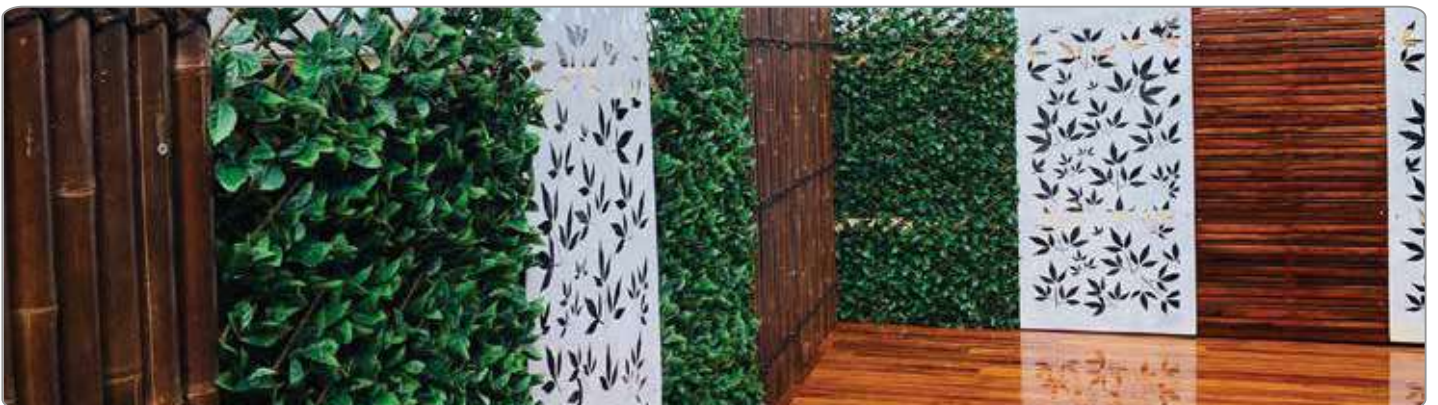

Types of Artificial Hedge:

Expandable Hedge
1.8m * 1m

Fixed Square Hedge
50cm * 50cm

Fixed Square Hedge
1m * 1m

Fixed Square Hedge
1m * 1m

Bulk Bags

Application of Bulk bags:

Builder Bags