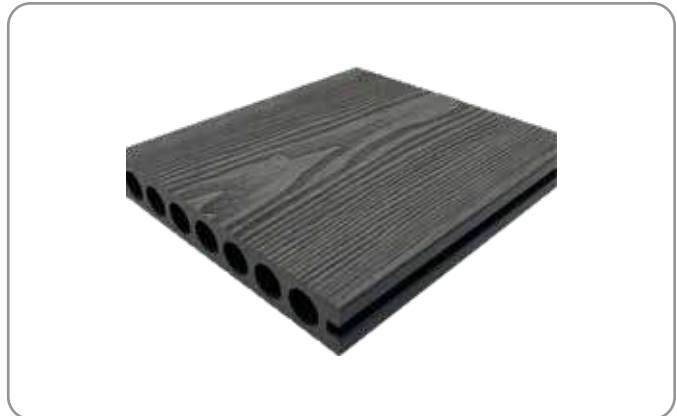

WPC Decking (3D)

WPC decking size: 150mm – 23mm – 5.4m

Facia size: 140mm – 22.5mm – 5.4m

Maintenance free

100% UV protected

Mould protected

Hidden screw technology

3D deep wood grain embossed surface

Easy to install

Ebony