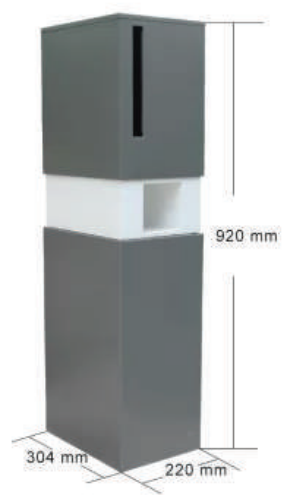

Letter Box

Azzie 6002