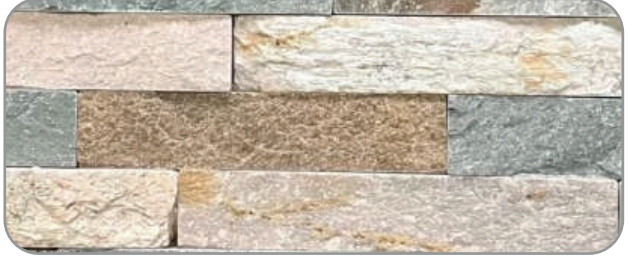

Eco friendly

Coffee

Grey

Teak & Black

Stacked Stone Cladding

Common Applications:

- 1 Interior walls
- 2 Fireplaces
- 3 Water features
- 4 Columns
- 5 Exterior walls
- 6 Corner pieces

Grey marble

Rusty

Ebony black

Light Rustic

Black and white slate stone

Marble Look

Bamboo Panels

Types of Bamboo panels:

1 1.8m height
1m width