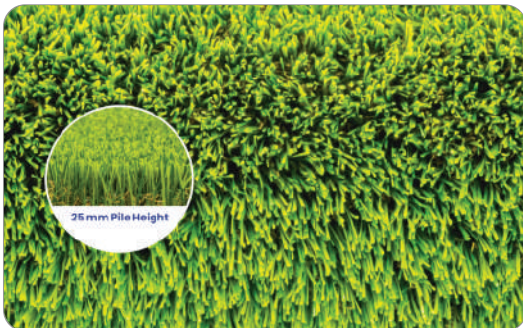

Artificial Grass

07 Years
Warranty

Pet And
Child Friendly

Chemical
Free

Eco
Friendly

Uv
Stabilised

40mm Premium Lush Green

- ◆ Dtex 11500
- ◆ Density 21000 Stitch / Sqm
- ◆ Available width 2m, 3m, 3.6m, 4m

40mm Natural Green

- ◆ Dtex 11500
- ◆ Density 21000 Stitch / Sqm
- ◆ Available width 2m, 3m, 3.6m, 4m

25mm Premium Forest Green

- ◆ Dtex 13000
- ◆ Density 23000 Turfs / m2
- ◆ Available width 2m, 4m

Sports Turf

- ◆ Dtex 13000
- ◆ Density 63000
- ◆ Available width 2m, 4m

WPC Decking (Co-extruded)

WPC decking size: 140mm – 25mm – 5.4m

Facia size: 138mm – 10mm – 4.8m

Maintenance free

100% UV protected

Mould protected